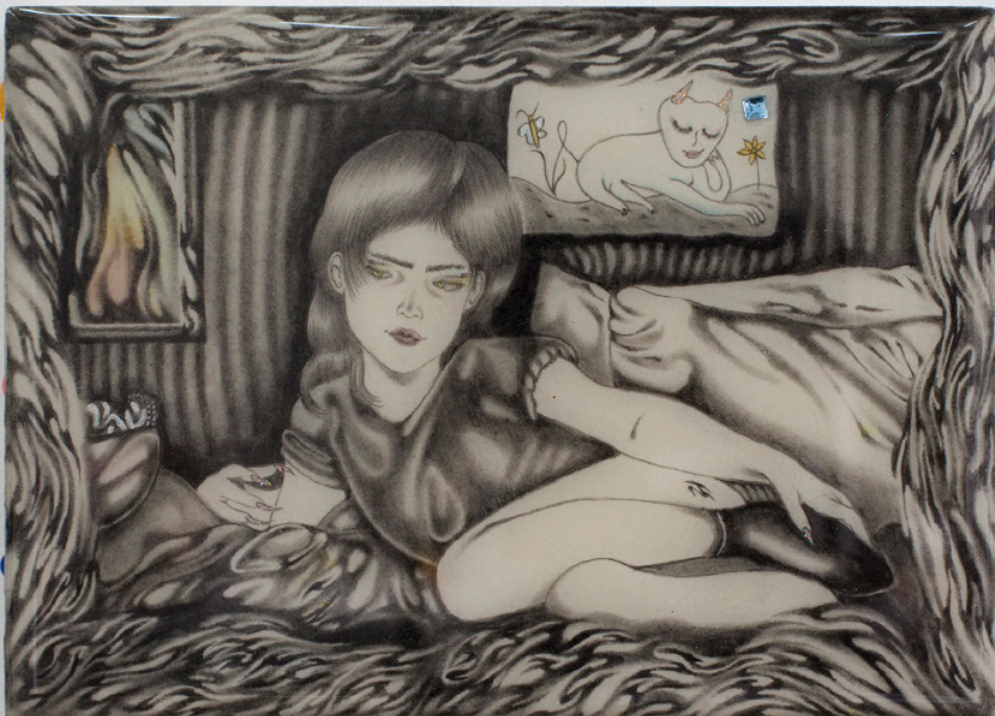

You are a burning house I want to live in, Lisa Signorini, 2021  
Exhibition view, Exo Exo, Paris

EXO EXO  
10T RUE BISSON  
75020 PARIS  
INFO@EXOEXO.XYZ

**Lisa Signorini**

*My ride or die, 2021*

Mixed media on satiné wood. 13 x 18 cm

**Lisa Signorini**

*Congrats ! You just played yourself*, 2018  
Mixed media on satiné wood. 13 x 18 cm

EXO EXO  
10T RUE BISSON  
75020 PARIS  
INFO@EXOEXO.XYZ

**Lisa Signorini**

*Manifesting*, 2019

Mixed media on satiné wood. 18 x 13 cm

EXO EXO  
10T RUE BISSON  
75020 PARIS  
INFO@EXOEXO.XYZ

**Lisa Signorini**

*This is bae (Hermit), 2019*

Mixed media on satiné wood. 13 x 18 cm

EXO EXO  
10T RUE BISSON  
75020 PARIS  
INFO@EXOEXO.XYZ

**Lisa Signorini**